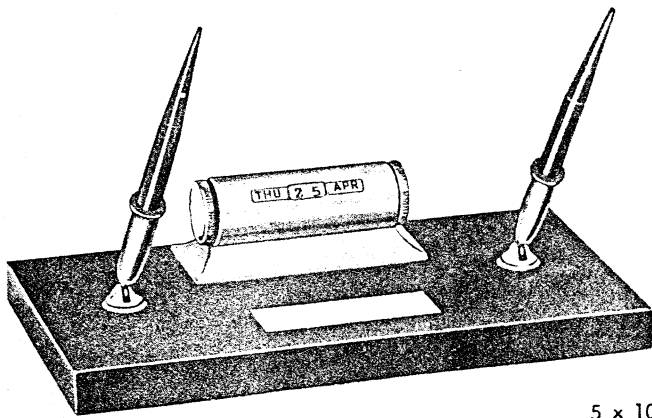

SHEAFFER'S NEW DESK SET LINE

5 x 10"

**5501J
JET CRYSTAL**

With (2) 121SKD White Dot Pens $55.00
With 5SKD Pen, pencil or ballpoint (any two) 40.00
(Includes No. 586 Perpetual Calendar)